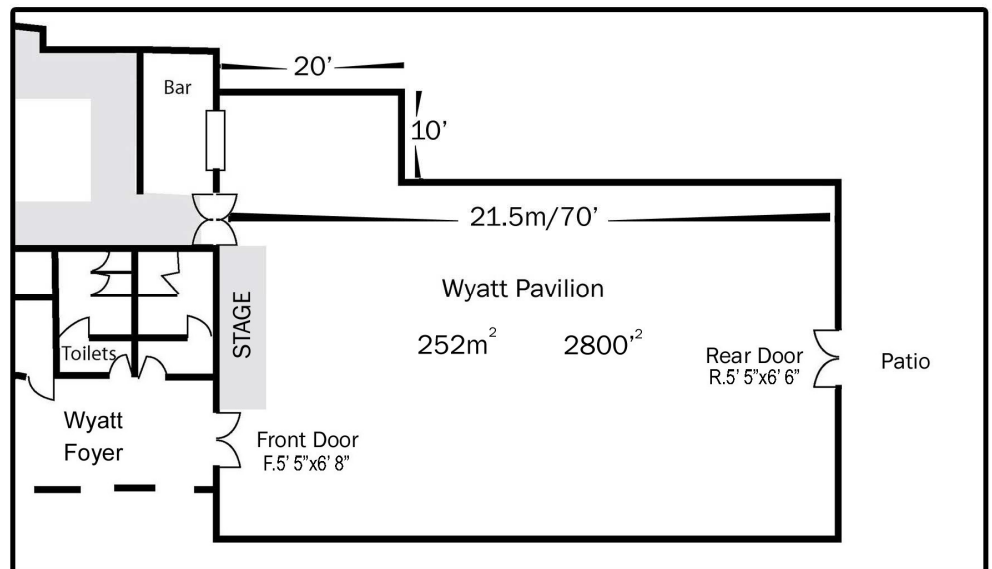

Wyatt Pavilion

A luxury semi-permanent marquee structure, providing a blank canvas for you to theme your corporate event or exhibition.

An outstanding space, having its own covered patio area and separate entrance with Foyer. The Wyatt Pavilion is transformed on a regular basis into our Starlight Marquee for Events and Christmas Party Nights. Functions like the Blues Brothers and ABBA tribute evenings, Murder Mystery, Casino and Race Nights – as well as many memorable private celebrations – have all been enjoyed by party goers in the Pavilion.